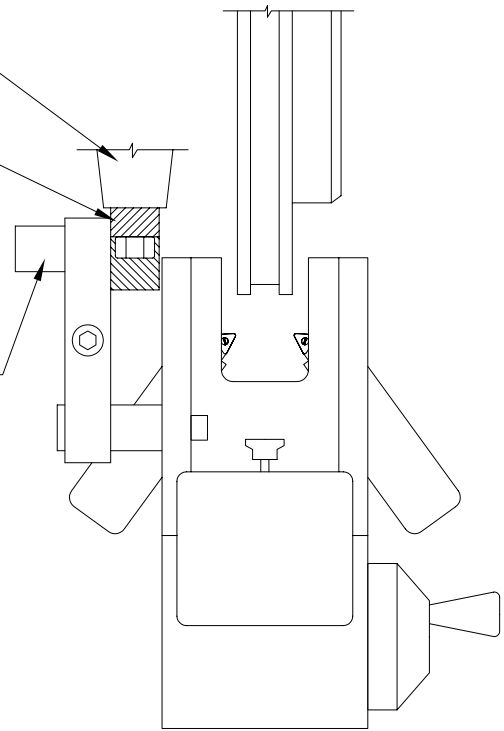

MOUNTING BRC35 or BRC40 TO LEXUS 430

CALIPER MOUNT

LEXUS ADAPTER
080-80146-00

ADAPTER NO. 62
080-80000-95
(Qty=2)

FRONT

CALIPER MOUNT

LEXUS ADAPTER
080-80147-00
(Qty=2)

ADAPTER NO. 62
080-80000-95

REAR